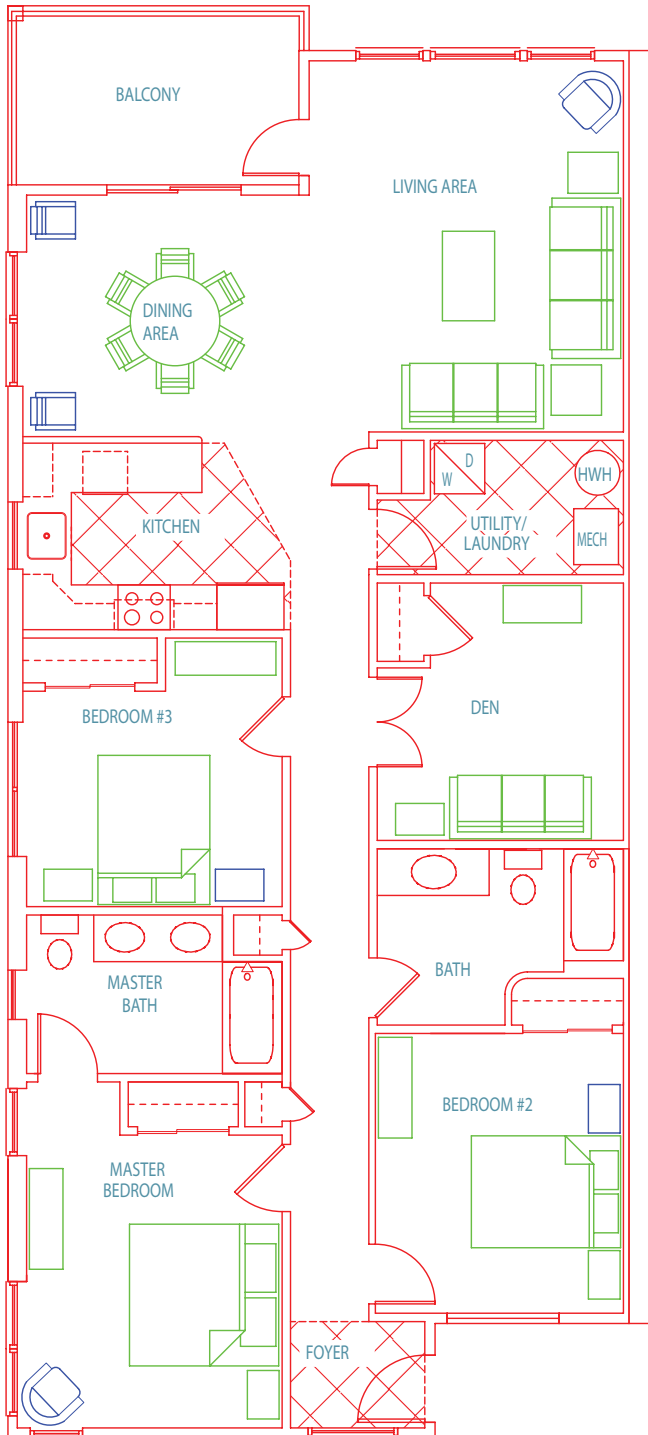

Basic Furniture Package   
 Optional Furniture

**UNIT 104, 204, 304 TYPICAL**

1626 S.F. TOTAL LIVING AREA  
 105 S.F. BALCONY AREA  
 1731 S.F. TOTAL AREA

**Monarch North - 3 Bedroom/Den - End Unit, west side.  
 Units 104, 204, 304.**