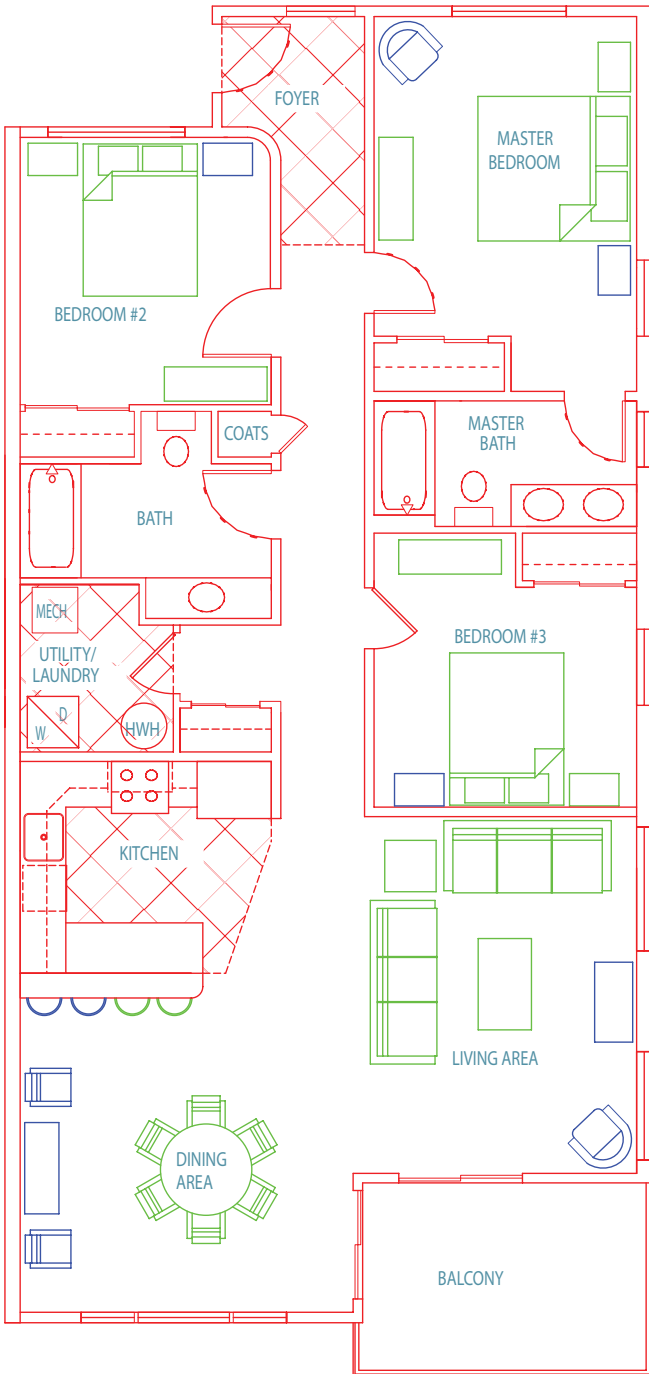

Basic Furniture Package
 Optional Furniture

UNIT 103, 203, 303

1486 S.F. TOTAL LIVING AREA
 108 S.F. BALCONY AREA
 1594 S.F. TOTAL AREA

Floor Plans, Sq. Ftg., Items, Prices & Features are Subject to change or deletion at the sole discretion of the developer.