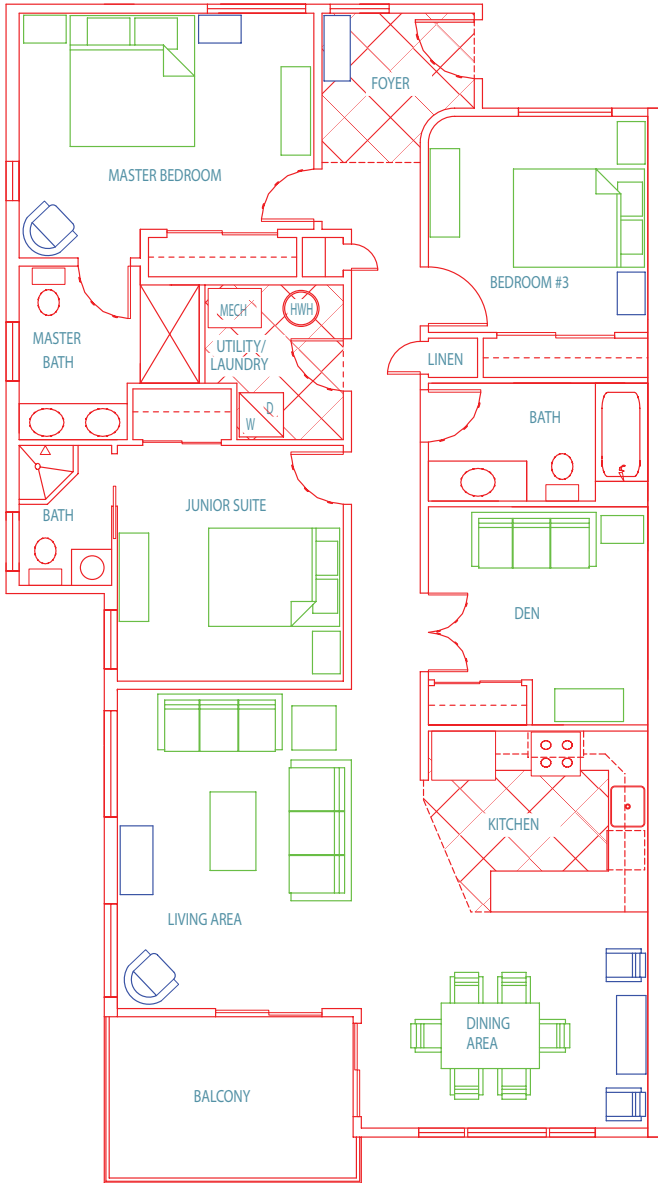

Basic Furniture Package
 Optional Furniture

UNIT 101, 201, 301
 1640 S.F. TOTAL LIVING AREA
 108 S.F. BALCONY AREA
 1748 S.F. TOTAL AREA

Monarch South			
3 Bedroom/Den - End Unit, west side. Unit #'s 101, 201, 301			
Basic Furniture package included in Unit Price <input type="checkbox"/>			
Furniture Options at additional cost <input type="checkbox"/>			
Master BR	Piece	Description	Cost
1	night stand	Broyhill - Pleasant Isle	Included
1	dresser drawer	Broyhill - Pleasant Isle	Included
1	landscape mirror	Broyhill - Pleasant Isle	Included
1	king headboard 6/0-6/6	Broyhill - Pleasant Isle	Included
1	king box set/mattress		Included
1	king bed frame		Included
Option 1	night stand	Broyhill - Pleasant Isle	\$260
Option 1	small easy chair	Broyhill - Pleasant Isle	\$444
Junior Suite			
1	night stand	Broyhill - Pleasant Isle	Included
1	dresser drawer	Broyhill - Pleasant Isle	Included
1	landscape mirror	Broyhill - Pleasant Isle	Included
1	queen headboard 4/6-5/0	Broyhill - Pleasant Isle	Included
1	queen box set/mattress		Included
1	queen bed frame		Included
Guest BR #3			
1	night stand	Broyhill - Pleasant Isle	Included
1	dresser drawer	Broyhill - Pleasant Isle	Included
1	landscape mirror	Broyhill - Pleasant Isle	Included
1	queen headboard 4/6-5/0	Broyhill - Pleasant Isle	Included
1	queen box set/mattress		Included
1	queen bed frame		Included
Option 1	night stand	Broyhill - Pleasant Isle	\$260
Dining Room			
1	rectangle table w 18" leaf	Broyhill - Pleasant Isle	Included
6	side chair	Broyhill - Pleasant Isle	Included
Option 1	Dining chest	Broyhill - Pleasant Isle	\$738
Option 1	side chair	Broyhill - Pleasant Isle	\$104
Option 1	side chair	Broyhill - Pleasant Isle	\$104
Den			
1	queen sleep sofa	Flexsteel	Included
1	night stand	Broyhill - Pleasant Isle	Included
1	door chest	Broyhill - Pleasant Isle	Included
Options - Foyer			
Option 1	Console Table	Broyhill - Continents	\$279
Option 1	Oval mirror	Broyhill - Continents	\$278
Living Room			
1	queen sleep sofa	Flexsteel	Included
1	sofa	Flexsteel - Montreal	Included
Option 1	sq lamp table	Broyhill - Pleasant Isle	Included
1	rectangular cocktail table	Broyhill - Pleasant Isle	Included
Option 1	small easy chair	Broyhill - Pleasant Isle	\$444
Option 1	door chest w/ TV Cabinet	Broyhill - Pleasant Isle	\$600
Blinds - Option			
Hunter Douglass woodmates with standard valance			\$3,427
Total Optional Furniture Cost			\$6,940
Shipping			\$781
Handling			\$347
Tax			\$416
Total Optional Cost			\$8,485
Optional Furniture & Pricing will be confirmed at time of purchase.			